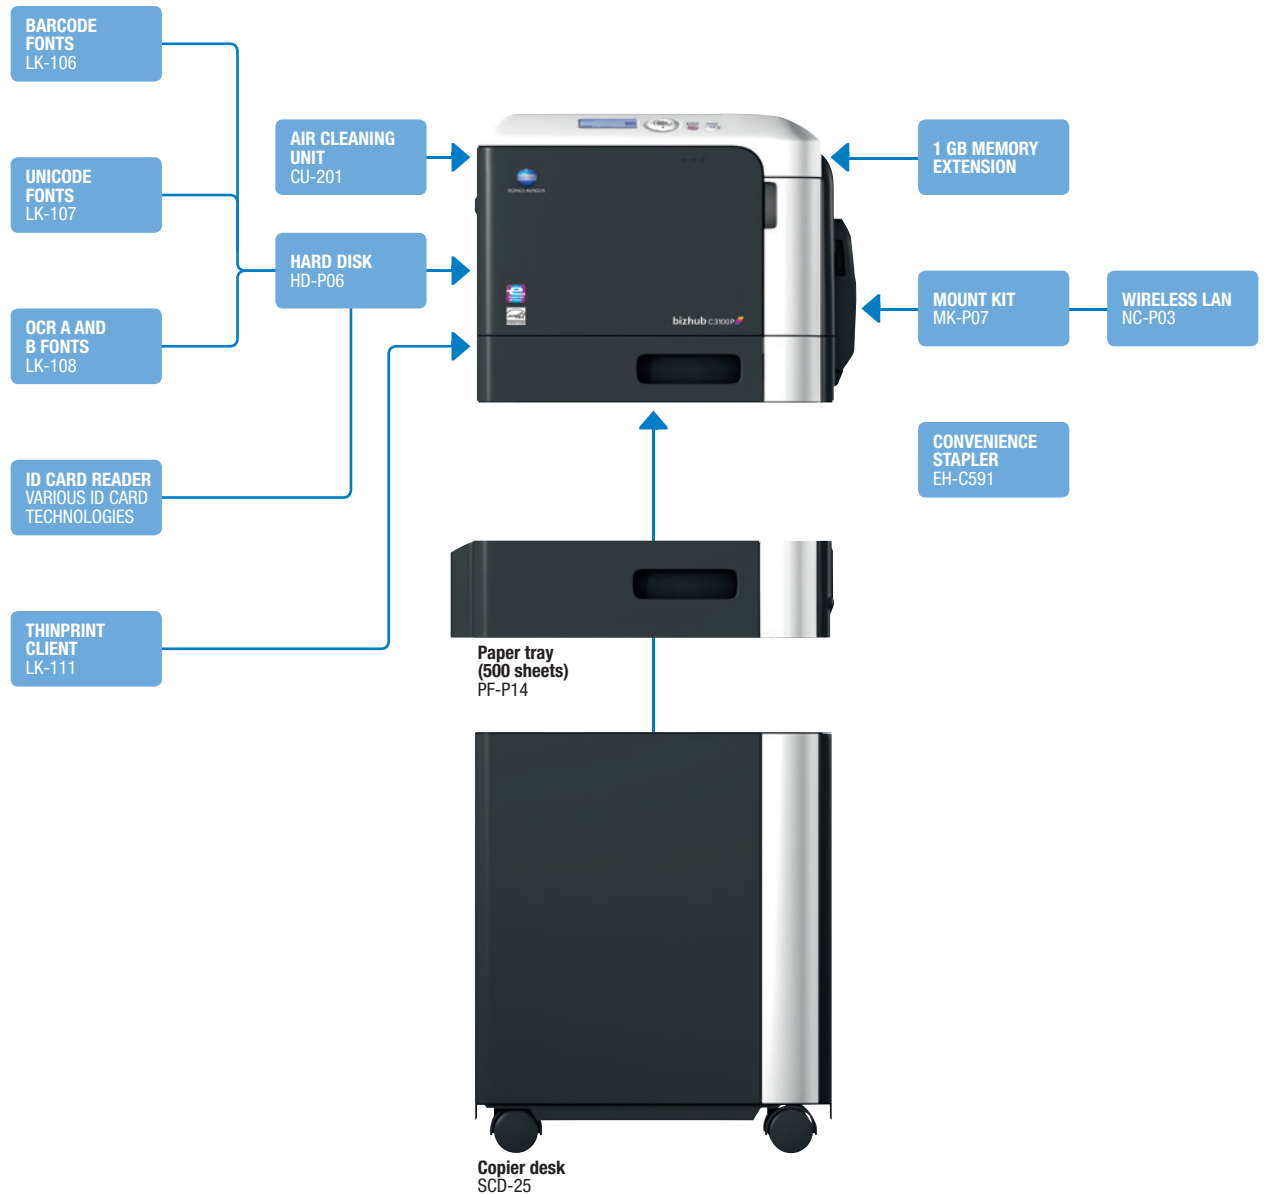

Technology

Emperon™ – print controller	Easily compatible with different users and IT environments through Konica Minolta's unified print technology	✓
Simitri® HD – polymerised toner	Delivers high print quality and yet ensures reduced print spending as well as lower environmental impact	✓
OpenAPI – solution platform	Server-based applications provide efficient workflows for the entire MFP fleet	✗
i-Option – special feature	Offers extended scope and advanced MFP functionality in line with individual requirements	✓
CSRC – remote service	Keeps productivity up with online monitoring of devices and consumables through the Konica Minolta service	✓
IWS – panel customisation	Improved user-device interaction and enhanced productivity through full MFP panel customisation	✗

Option diagram

Finishing functionality

Duplex